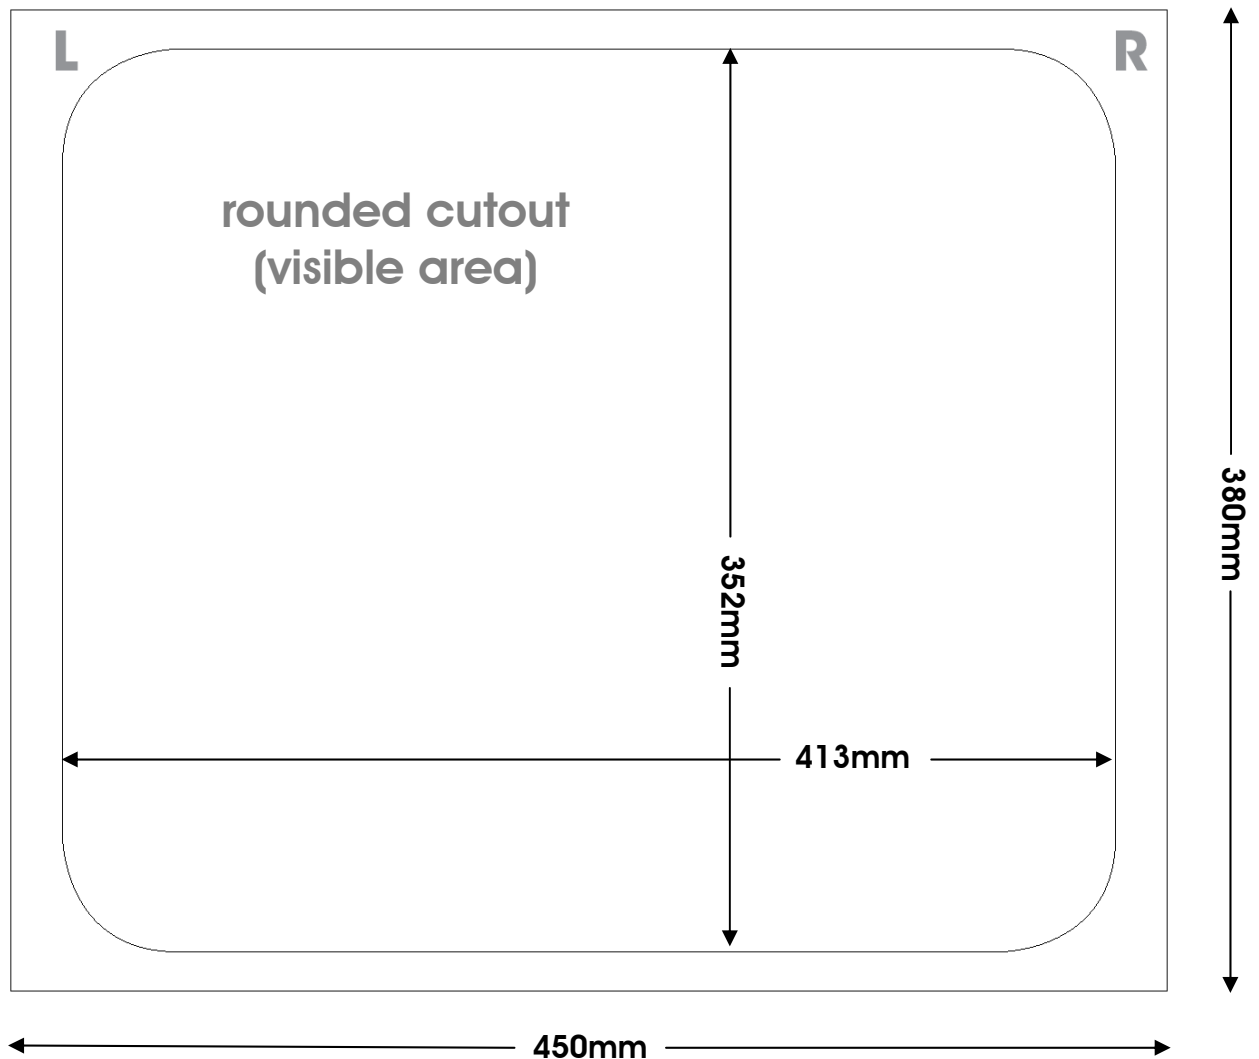

CASINO
MOBILE PEDESTAL
2 DRAWER

casino

graphic panel print specifications

plastic panel and print size

plastic panel and print size

- 450 x 380mm (17.7 x 14.9")
- Rounded cutout (visible area) is 413 x 352mm (16.2 x 13.8") with R45mm corners (R1.77" corners)

image size

- 450 x 380mm at 150dpi minimum resolution, 200 to 300dpi preferred.
- 3000 x 2534pixels minimum (equivalent to 6 megapixels and above)

Images to be supplied in TIFF, EPS, PDF or high quality JPEG format.